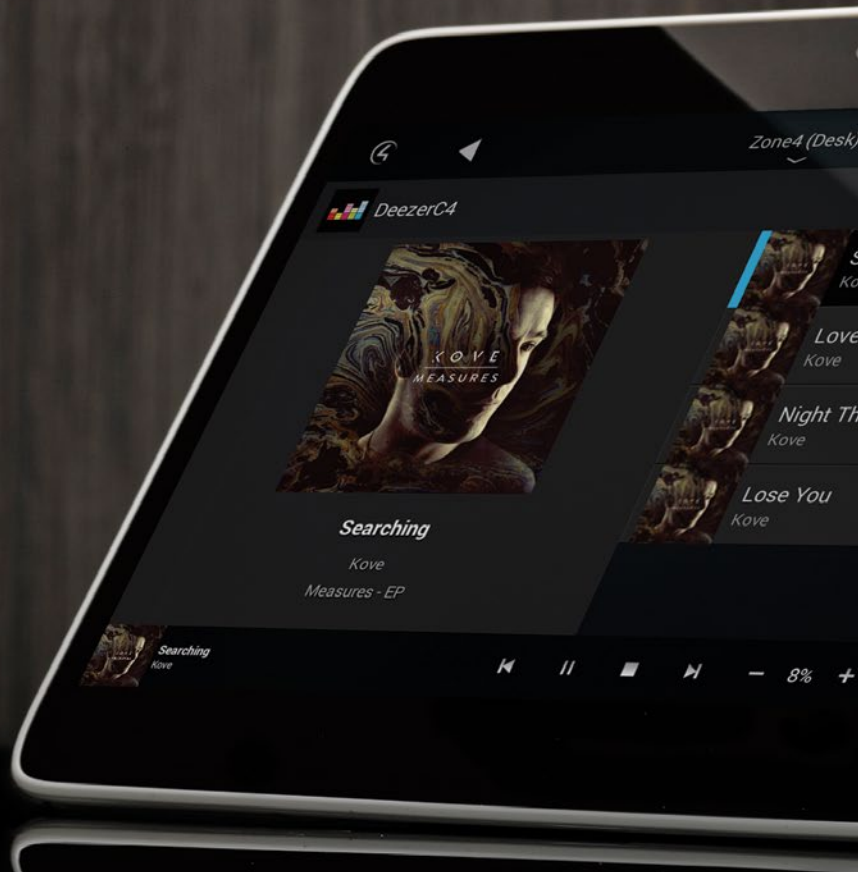

Powerful automation. Purpose-built for great entertainment.

- One remote controls everything in a single room—or around the home
- 24-bit high-resolution audio is standard
- Built-in streaming services from Deezer, Napster, Pandora, Rhapsody, TIDAL and TuneIn Radio
- Interoperates with over 9500 digital products
- Robust and reliable to power homes of any size
- Control4 mobile app keeps you connected whether you're at home or away

#### Control4 EA-1 Tech Specs

High-performance ARM processor

Single zone of audio

Four IR and two serial outputs

Ethernet and 2.4 GHz WiFi for IP controlled devices and streaming services

EA-1  
Entertainment  
and Automation  
Controller

## Stream Music Throughout The Home

Advanced audio architecture and multiple audio zones stream high-resolution music throughout the home.

- Fill every room in your house with crisp, clear 24-bit high-resolution audio
- Stream music from up to three sources simultaneously, including built-in support for AirPlay-enabled mobile devices, native streaming services, your music library or hundreds of other music devices
- Add smart lighting throughout your home for one-touch convenience, stunning ambiance and energy efficiency
- Automate your security system, door locks and garage doors for added peace-of-mind, while you're at home or away
- High-performance automation delivers personalized entertainment, and lighting experiences that can be programmed uniquely for your Smart Home